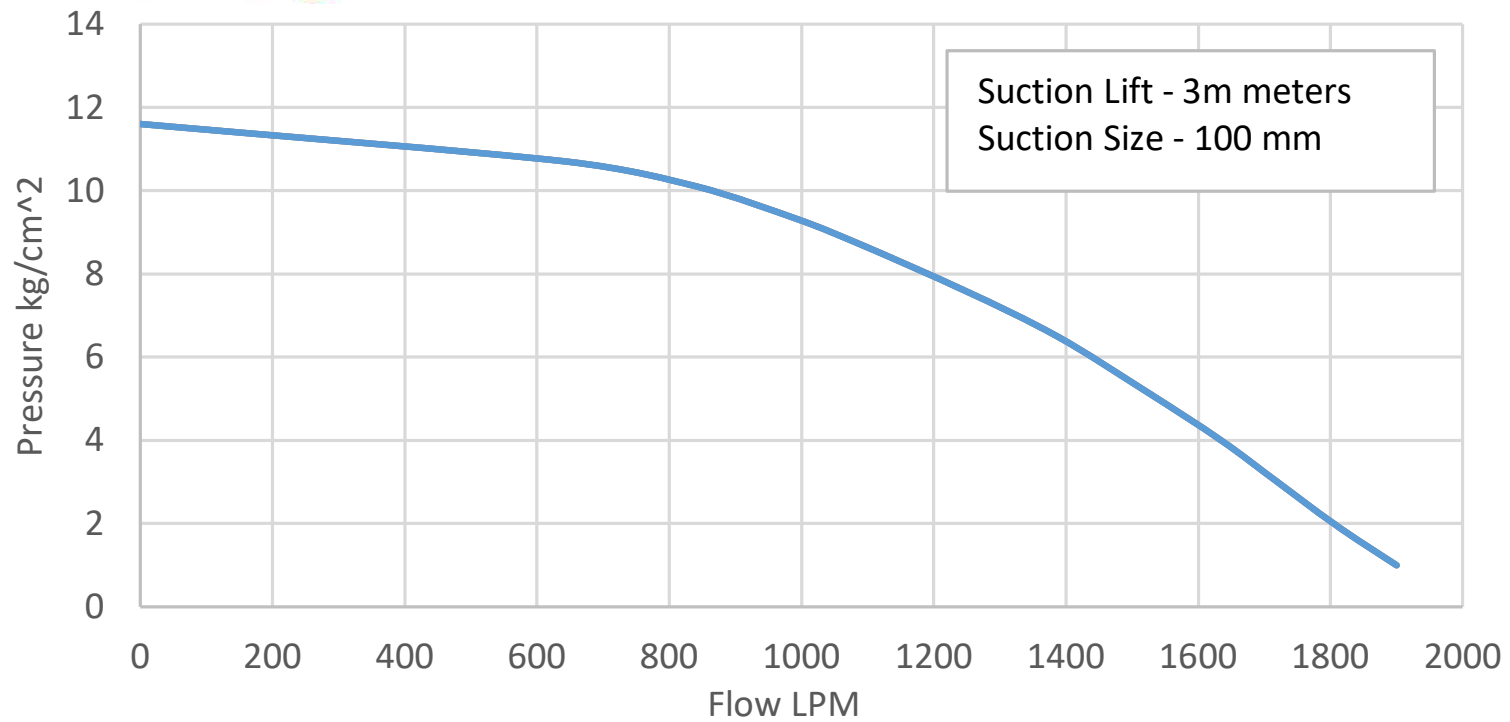

Typical Performance of MFP 1300 P

Suction Lift - 3m meters
Suction Size - 100 mm

* Note - Performance at NTP condition